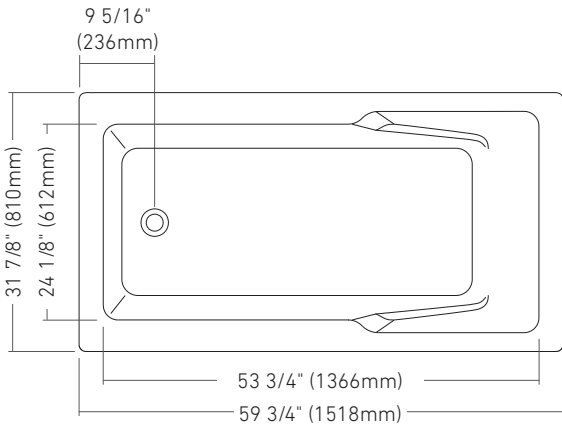

**DENA 60**

**DENA 60AR**

**DENA 60AL**

59 3/4" x 31 7/8" x 19 1/16"  
 1518 x 810 x 484mm

59 3/4" x 31 7/8" x 19 3/4"  
 1518 x 810 x 502mm

59 3/4" x 31 7/8" x 19 3/4"  
 1518 x 810 x 502mm

Approuvée

Approved