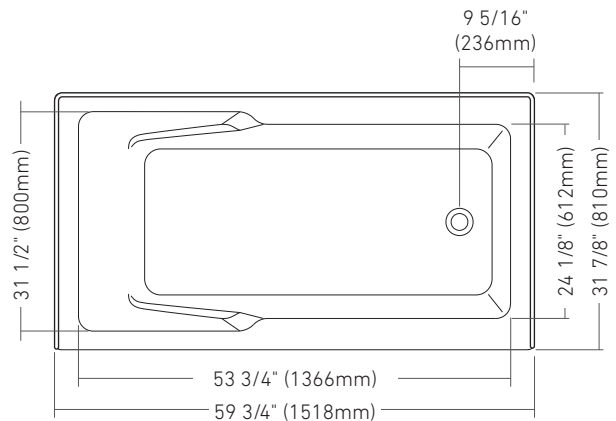

**DENA 60**

**DENA 60AR**

**DENA 60AL**

59 3/4" x 31 7/8" x 19 1/16"  
 1518 x 810 x 484mm

59 3/4" x 31 7/8" x 19 3/4"  
 1518 x 810 x 502mm

59 3/4" x 31 7/8" x 19 3/4"  
 1518 x 810 x 502mm

Approuvée

Approved