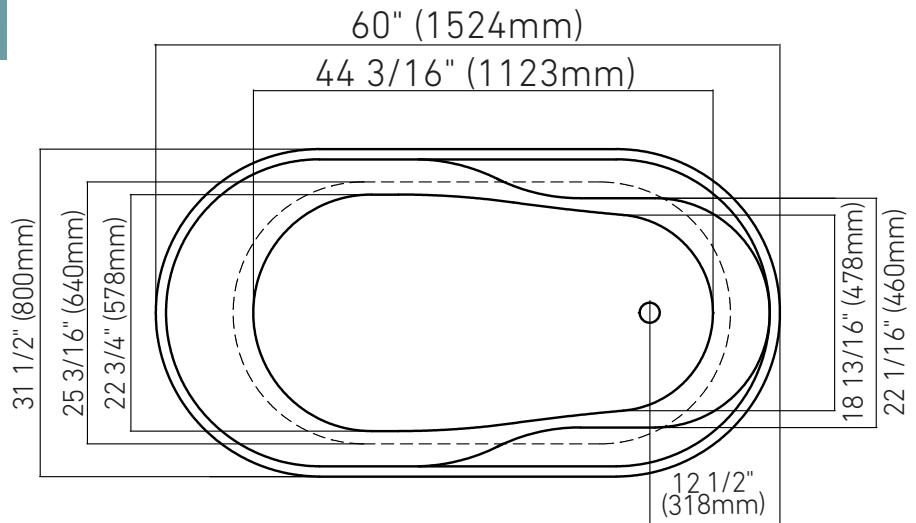

# RONALDO

60'' x 31 1/2'' x 28''  
 1524 x 800 x 711mm

Bain acrylique autoportant  
 moulé une pièce  
 Trop-plein inclus et installé  
 Freestanding acrylic one  
 piece bathtub  
 Overflow included and  
 installed