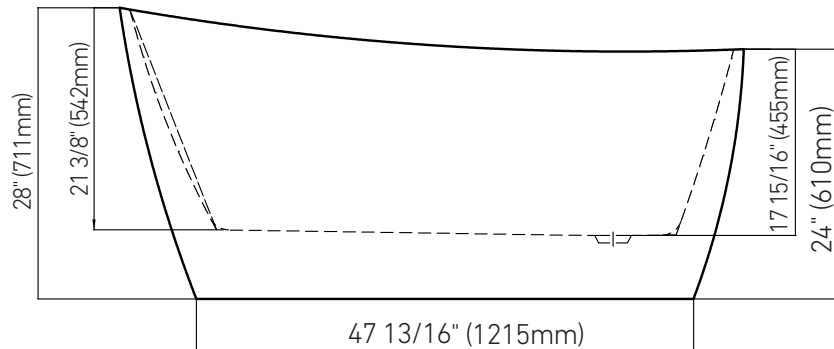

# RONALDO

60'' x 31 1/2'' x 28''  
 1524 x 800 x 711mm

Bain acrylique autoportant  
 moulé une pièce  
 Trop-plein inclus et installé  
 Freestanding acrylic one  
 piece bathtub  
 Overflow included and  
 installed