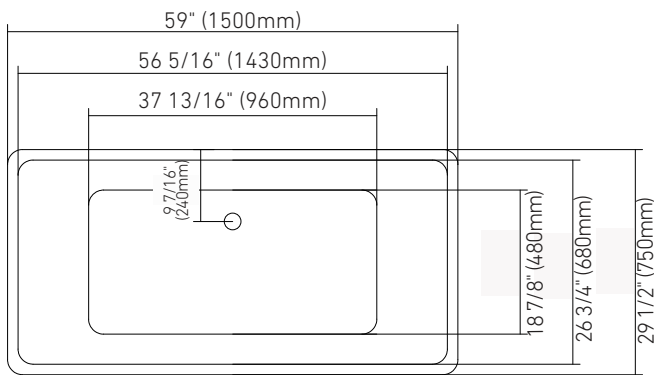

TAHITI 59

59" x 29 1/2" x 22 13/16"
1500 x 750 x 580mm

Bain acrylique autoportant
moulé une pièce
Trop-plein inclus et installé
Freestanding acrylic one
piece bathtub
Overflow included and
installed

TAHITI 67

66 15/16" x 29 1/2" x 22 13/16"
1700 x 750 x 580mm