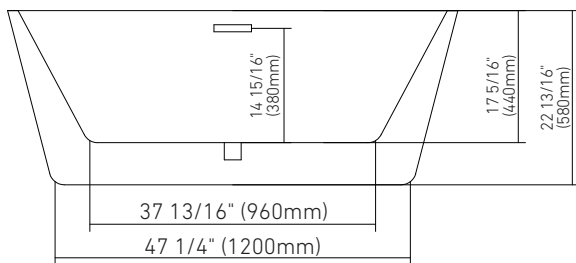

TAHITI 59

59" x 29 1/2" x 22 13/16"
1500 x 750 x 580mm

Bain acrylique autoportant
moulé une pièce
Trop-plein inclus et installé
Freestanding acrylic one
piece bathtub
Overflow included and
installed

TAHITI 67

66 15/16" x 29 1/2" x 22 13/16"
1700 x 750 x 580mm