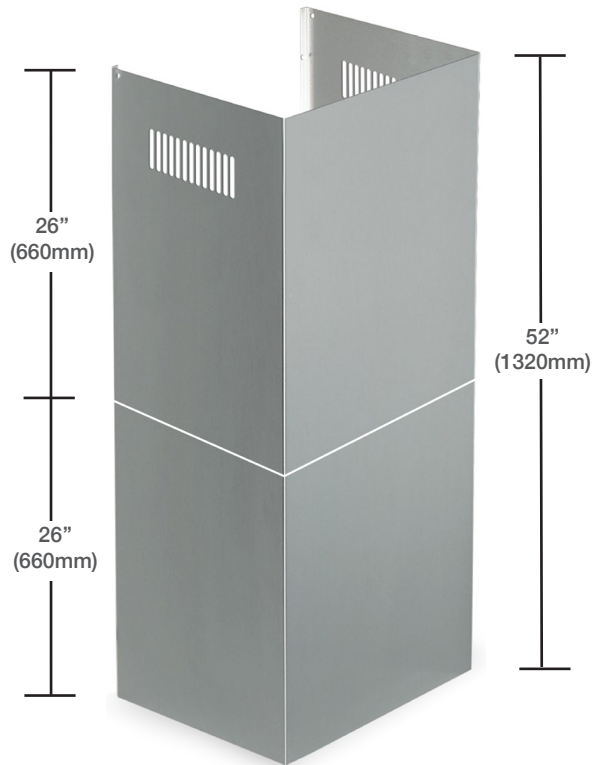

### EXTENSIONS DE CHEMINÉE / CHIMNEY EXTENSION : SIROCCO

#### CHEM13 - D

Extensions de cheminée (max 10pi)  
Chimney extension (max 10ft)

Cet item est vendu séparément.  
This item is sold separately.

**Vos notes personnelles** / Your personal notes

---

---

---

---