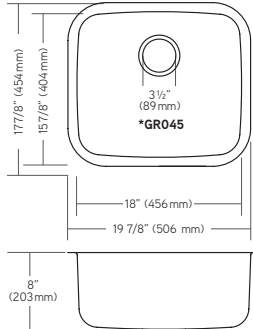

Comprends évier et
crépine-panier BP37 /
Includes sink and BP37
basket strainer

Sous plan / Undermount

Dimensions:
19 7/8" x 17 7/8" x 8"
(506 x 454 x 203mm)

Larg. min. de l'armoire / Min. cab. size:
24" (610mm)

Calibre / Gauge : 20 G