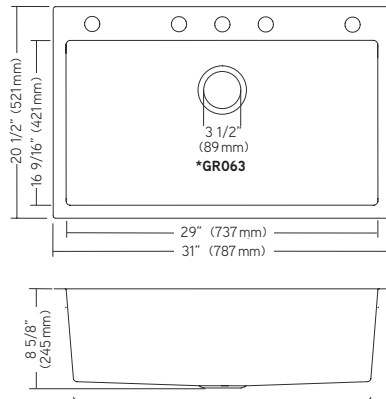

MB102GRK/SLK Comprends / Includes:

MB102GR ou/ou MB102SL

Crépine-panier /
Basket Strainer: BP38

Grille(s) de fond /
Bottom Grid(s): GR062

Support de séchage/
Drying rack: RL001

Passoire/Colander :
COL003B

Accessoires peuvent être vendus séparément/Accessories can be sold Separately