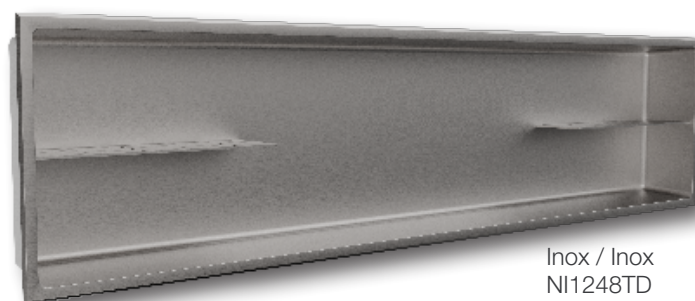

## NI1248TD

2 Tablettes de coin/ 2 corner shelves

Dimensions

12" X 48" X 4" (305 mm x 1220 mm x 102 mm)

Couleurs disponibles:  
Available colours:

Inox / Inox  
NI1248TD

Noir / Black  
NI1248TDB

Blanc / White  
NI1248TDW