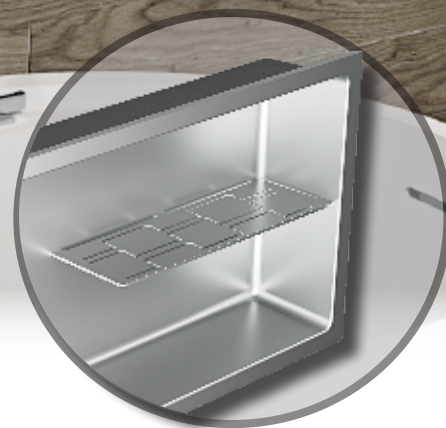

COLLECTION DIAMANTE

NI1248TD

2 Tablettes de coin/ 2 corner shelves

Dimensions

12" X 48" X 4" (305 mm x 1220 mm x 102 mm)

Couleurs disponibles:
Available colours: