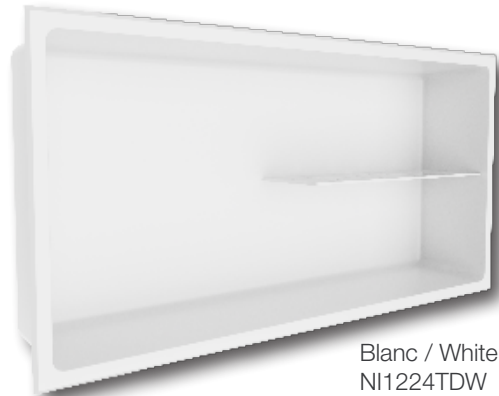

## NI1224TD

Tablette à droite/ *Right shelf*

Dimensions:  
12" X 24" X 4" (305 mm x 610 mm x 102 mm)

Couleurs disponibles:  
*Available colours:*

Inox / Inox  
NI1224TD

Noir / Black  
NI1224TDB

Blanc / White  
NI1224TDW

# NI1236TD

Tablette au centre / *Middle shelf*

Dimensions

12" X 36" X 4" (305 mm x 915 mm x 102 mm)

Couleurs disponibles:  
*Available colours:*

Inox / Inox  
 NI1236TD

Noir / Black  
 NI1236TDB

Blanc / White  
 NI1236TDW