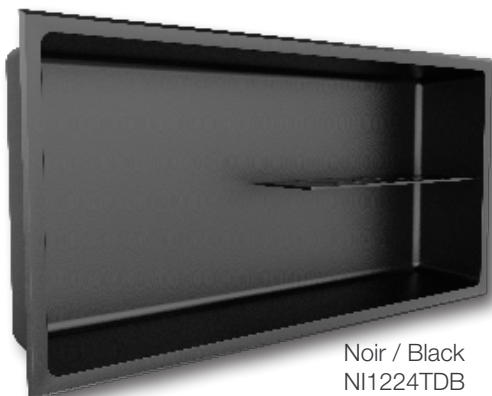

## NI1224TD

Tablette à droite/ *Right shelf*

Dimensions:  
12" X 24" X 4" (305 mm x 610 mm x 102 mm)

Couleurs disponibles:  
*Available colours:*

Inox / Inox  
NI1224TD

Noir / Black  
NI1224TDB

Blanc / White  
NI1224TDW

# NI1236TD

Tablette au centre / *Middle shelf*

Dimensions

12" X 36" X 4" (305 mm x 915 mm x 102 mm)

Couleurs disponibles:  
*Available colours:*

Inox / Inox  
 NI1236TD

Noir / Black  
 NI1236TDB

Blanc / White  
 NI1236TDW