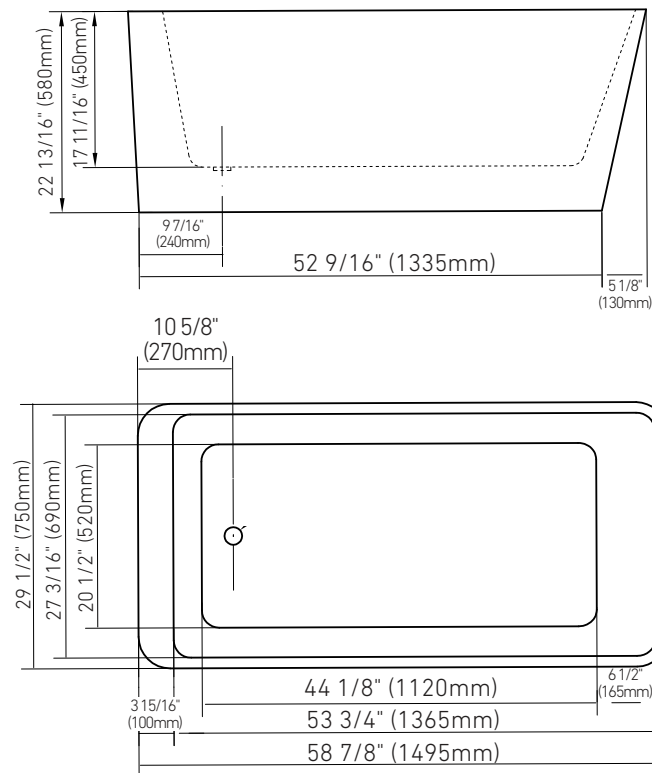

ROSSO

BAIN ACRYLIQUE AUTOPORTANT MOULÉ UNE PIÈCE • TROP-PLEIN INCLUS ET INSTALLÉ
FREESTANDING ACRYLIC ONE PIECE BATHTUB • OVERFLOW INCLUDED AND INSTALLED

ROSSO 59 59" x 29 1/2" x 22 4/5"
1500 x 750 x 580 mm