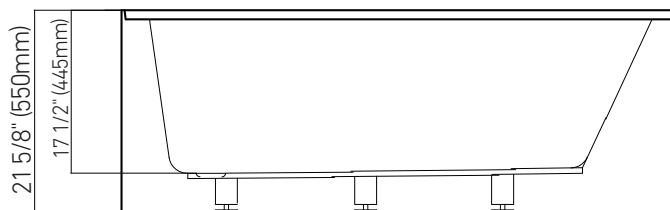

## RELAX 532L

60" x 32" x 21 3/4"  
1524 x 813 x 550 mm

Alcôve / Alcove  
Bride carrelage moulée / Integrated tile flange

## RELAX 532R

60" x 32" x 21 3/4"  
1524 x 813 x 550 mm

Alcôve / Alcove  
Bride carrelage moulée / Integrated tile flange