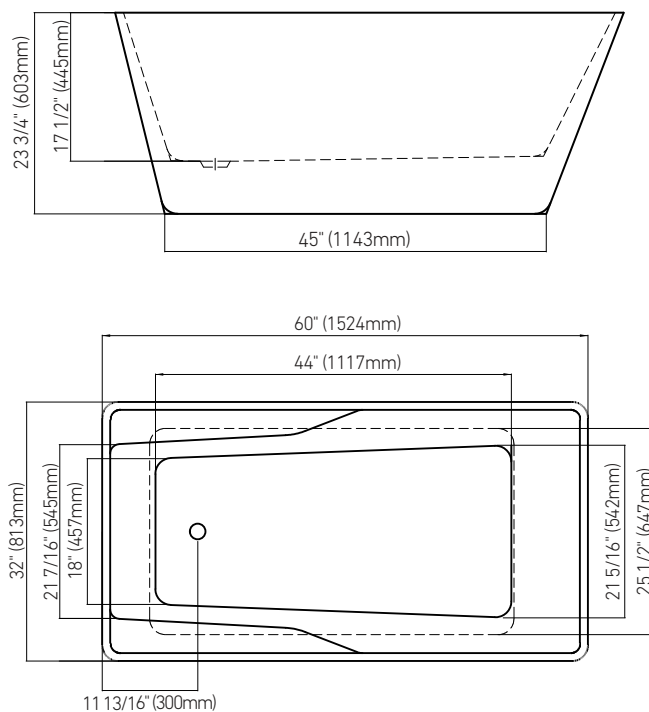

MESSI

BAIN ACRYLIQUE AUTOPORTANT MOULÉ UNE PIÈCE • TROP-PLEIN INCLUS ET INSTALLÉ
FREESTANDING ACRYLIC ONE PIECE BATHTUB • OVERFLOW INCLUDED AND INSTALLED

MESSI 60 60" x 32" x 23 1/4"
1524 x 813 x 603 mm